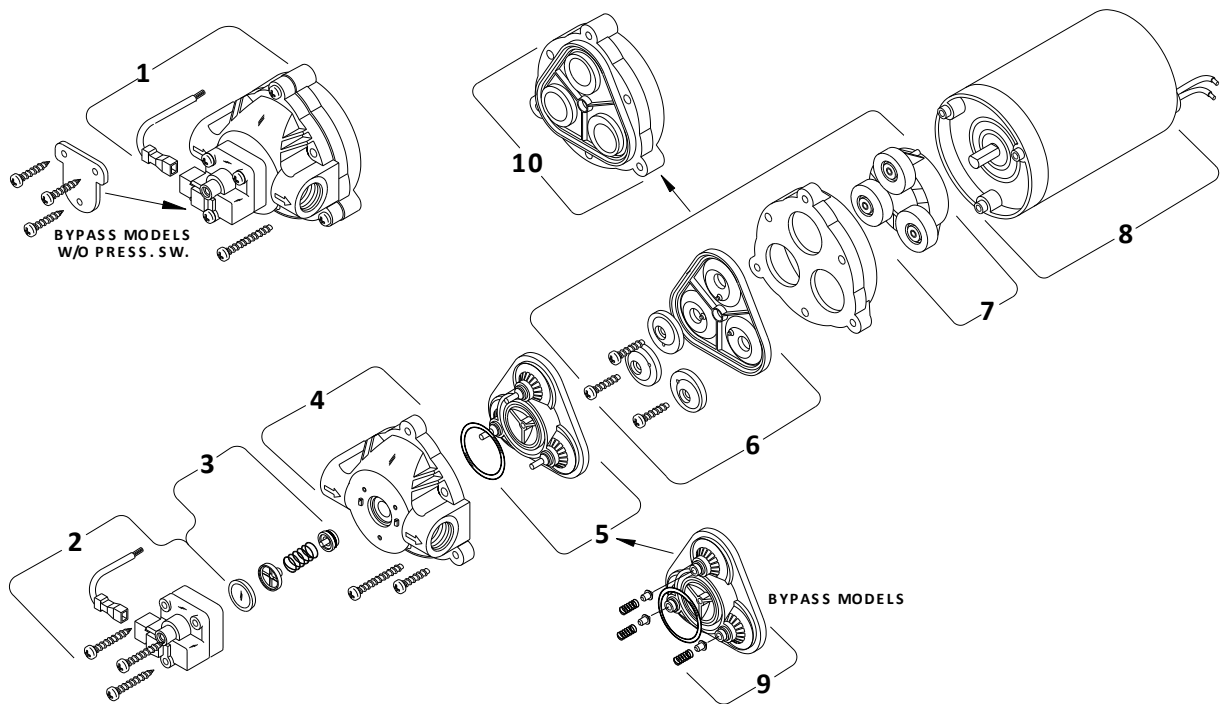

SHURflo

KITS FOR MODEL 8000-533-236

Issued: 5-19-00 wi

- | | |
|--|-----------|
| 1) Complete Pump Head | 94-380-02 |
| 2) Switch Assembly | 94-375-06 |
| 3) Check Valve Assembly | 94-374-09 |
| 4) Upper Housing | 94-379-00 |
| 5) Valve Assembly (Standard) | 94-390-05 |
| 6) And 7) Solid Diaphragm/Drive Assembly | 94-385-32 |
| 8) Motor | 11-111-00 |